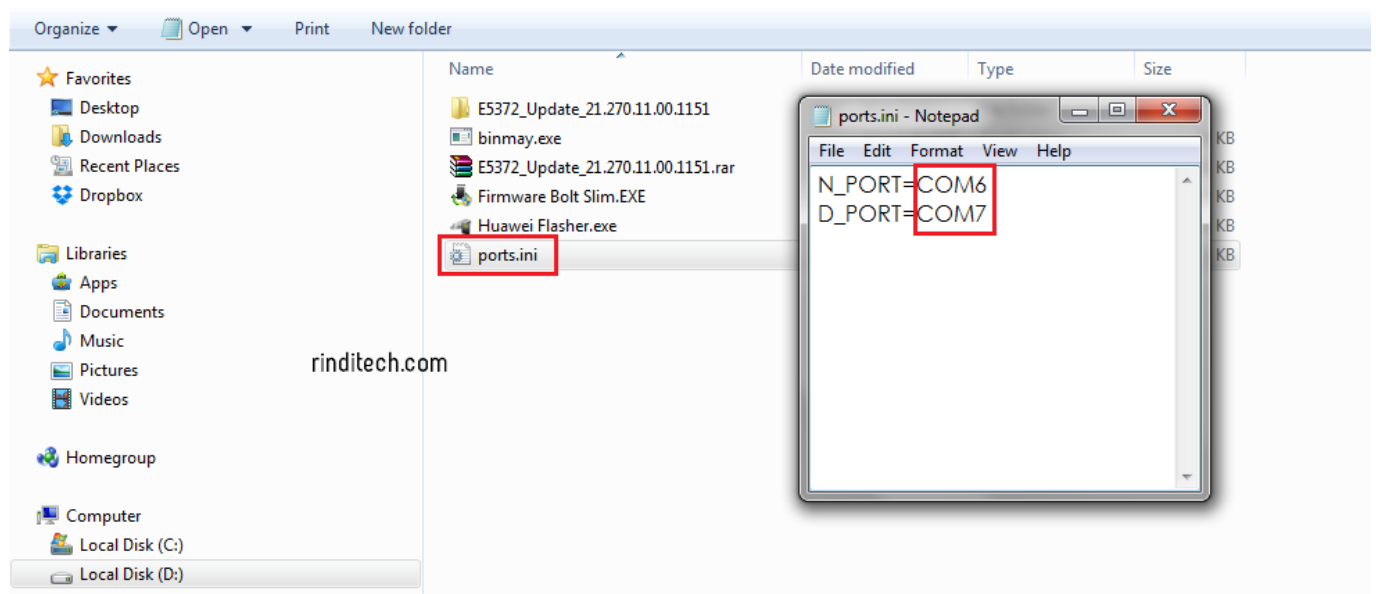

Kemudian sambungkan ke PC Install driver seperti biasa Caranya sambungkan modem bolt anda ke laptop kemudian pada CD drive ada ada software untuk install driver bolt.. Download Huawei Bolt e5372S Driver Free – Huawei Bolt offers the best for you with incredible speed.

1. [driver bolt](#)
2. [driver bolt bl1](#)
3. [driver bolt mf90](#)

Download the free drivers below here Free ebooks download without registration.. Klik kanan pada AutoRun exe dan pilih Run As Administrator Kemudian install driver hingga selesai.. Driver Wukong Bolt B11Langkah 1 – Silahkan download DC Unlocker di dan Driver MF90 di silahkan copy tesk nya dan paste di browser anda.. Ecolink Intelligent Technology Z-Wave Easy Install, Battery Operated, Door/Window.

driver bolt

driver bolt, driver bolt app, driver bolt arrow toram, driver bolt bl1, driver bolt mf90, driver bolt bl1 download, driver bolt mf910, driver bolt e5372s, driver bolt mf90 windows 10, driver bolt aquila max bl1, driver bolt toram [Download Microsoft Word Viewer For Mac](#)

Namanya modem Bolt, maka mau tak mau kamu pun diharuskan menggunakan company bolt. [????? ?????????? ?? ??](#)

[Nitro Microphone Underground The Laboratory Rar Download](#)

driver bolt bl1

[Ww2 Heroes Game App](#)

B11 Berikut adalah cara unlock Bolt E5372s Unlock modem bolt 4g Download Marvell(R) WTP: Tools package USB Driver for Wukong USB drivers at DriverAgent. [Мини Игра Новый](#)

driver bolt mf90